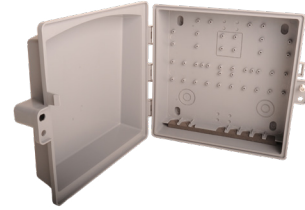

RNI BOXES

Our line of plastic demarcation enclosures, known as RNI Boxes, consist of various sized enclosures that are available in both single door and double door configurations. Manufactured from UV stabilized materials, our boxes will provide years of service.

Dimensions	11.92"W x 12.27"H x 4.91"D
Material	UV Stabilized Plastic
FlexGrid™ Mounting	Yes
Cable Entrance	Captive

RNI-2200

WWW.GOMULTILINK.COM/CATEGORIES/RNI-BOXES

GENERAL INFORMATION

Dimensions	10.75"W x 10.23"H x 4.52"D
Material	UV Stabilized Plastic
FlexGrid™ Mounting	Yes
Cable Entrance	Captive

RNI-2500

WWW.GOMULTILINK.COM/CATEGORIES/RNI-BOXES

GENERAL INFORMATION

Dimensions	12.95"W x 12.37"H x 4.9"D
Material	UV Stabilized Plastic
FlexGrid™ Mounting	Yes
Cable Entrance	Non-Captive

RNI-2600

WWW.GOMULTILINK.COM/CATEGORIES/RNI-BOXES

GENERAL INFORMATION

Dimensions	11.92"W x 12.29"H x 4.91"D
Material	UV Stabilized Plastic
FlexGrid™ Mounting	Yes
Cable Entrance	Non-Captive

RNI-3600

WWW.GOMULTILINK.COM/CATEGORIES/RNI-BOXES

GENERAL INFORMATION