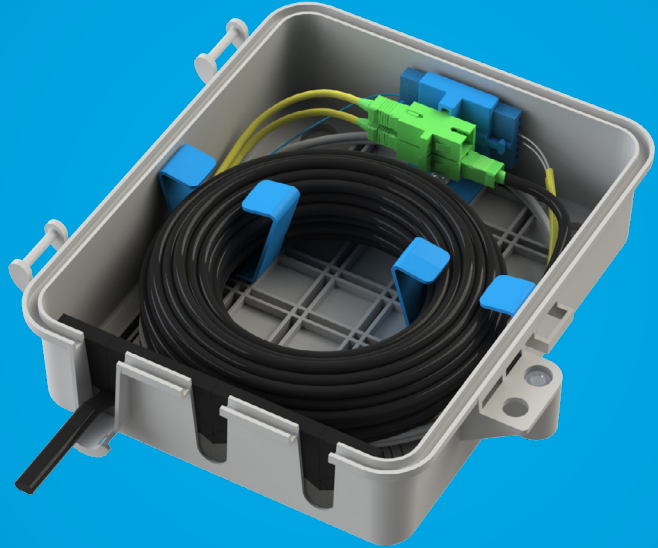

RNI BOXES

Our line of plastic demarcation enclosures, known as RNI Boxes, consist of various sized enclosures that are available in both single door and double door configurations. Manufactured from UV stabilized materials, our boxes will provide years of service.

FEATURES & BENEFITS

- Patented FlexGrid™ technology allows for quick and easy mounting
- Various mounting brackets and adapter assembly options
- Velcro® straps allows for continuous cable management

RNI-200

WWW.GOMULTILINK.COM/CATEGORIES/RNI-BOXES

GENERAL INFORMATION

Dimensions	8.06"W x 8.47"H x 3.22"D
Material	UV Stabilized Plastic
FlexGrid™ Mounting	Yes
Cable Entrance	Non-Captive

RNI-300

WWW.GOMULTILINK.COM/CATEGORIES/RNI-BOXES

GENERAL INFORMATION

Dimensions	8.13"W x 9.38"H x 3.38"D
Material	UV Stabilized Plastic
FlexGrid™ Mounting	Yes
Cable Entrance	Captive

RNI-1000

WWW.GOMULTILINK.COM/CATEGORIES/RNI-BOXES

GENERAL INFORMATION

Dimensions	9.9"W x 10.52"H x 3.27"D
Material	UV Stabilized Plastic
FlexGrid™ Mounting	No
Cable Entrance	Captive